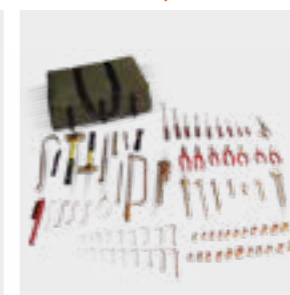

Mini Exploder

High Selective Explosive Detector

Mini Recoilless

85 Non-Magnetic Tool Kit

Heavy Duty Tripod

C.B.R.N VEHICLE

CBRN VEHICLE

Delta Forces builds customized CBRN vehicles designed to provide the CBRN unit with a complete mobile solution to deal with hazardous substances/CBRN threats. The sealed vehicle contains different sensors that detect and analyze different types of hazardous substances.

The vehicle contains protective gear for the team, mobile detectors and collecting devices which enable the team to gather samples from the area. The built in mobile laboratory means that the team may analyze the samples on-site and decide on the alert level required.