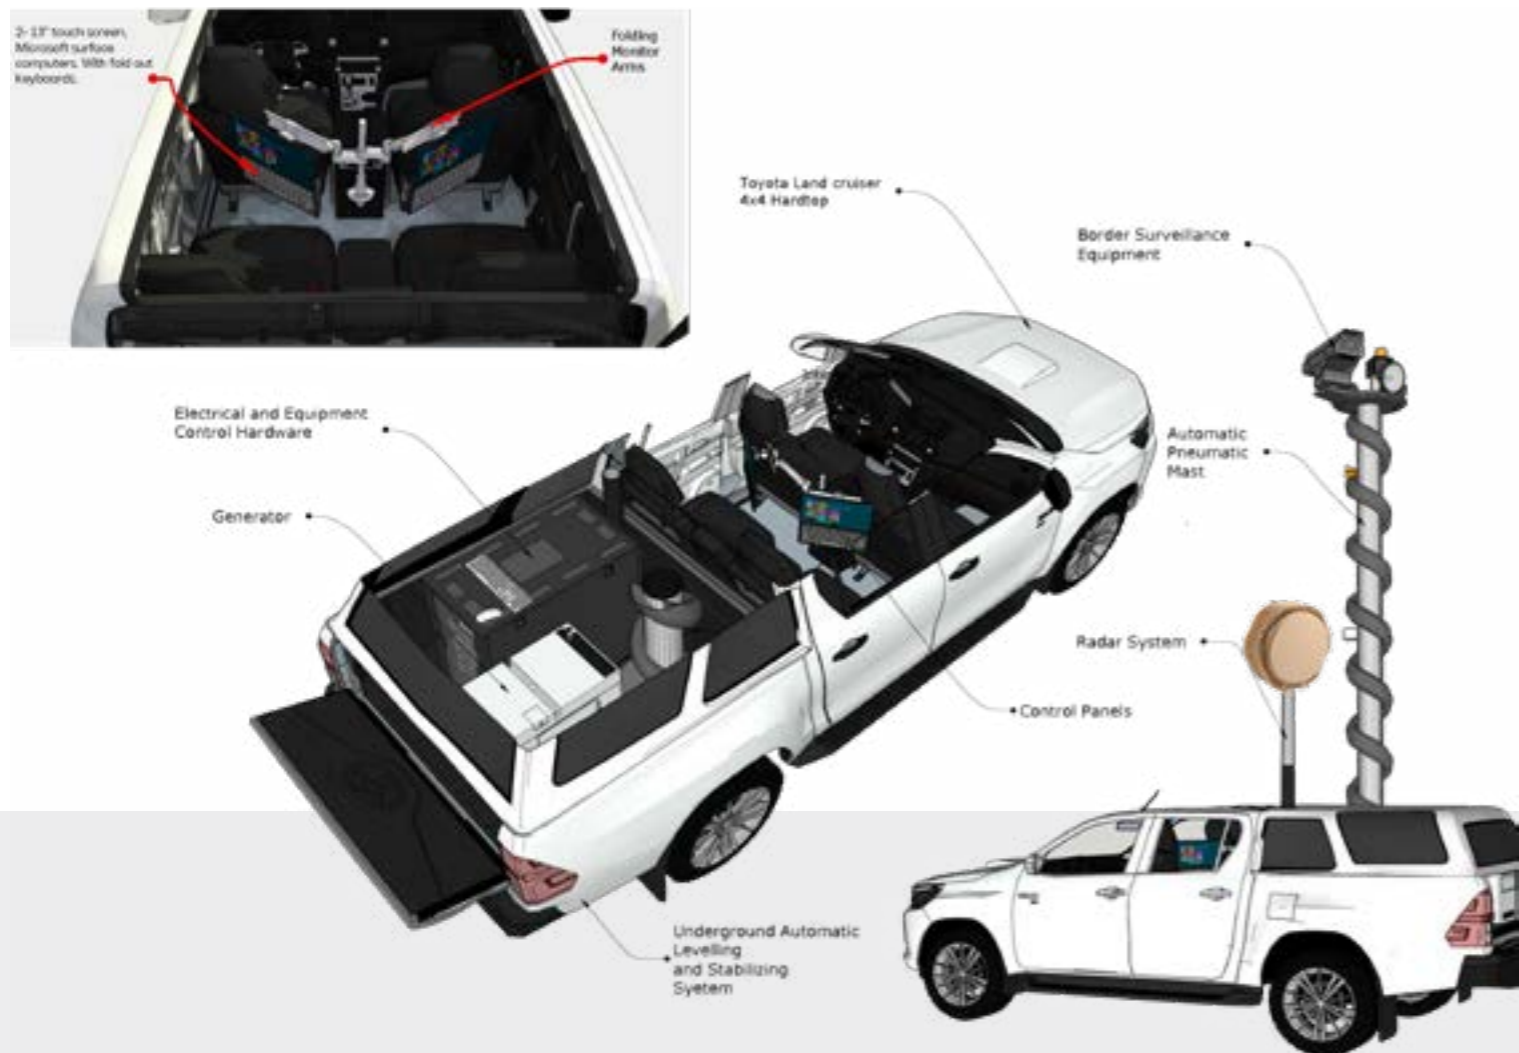

EQUIPMENT

Detection
Up to 20km (objects)
Up to 3.5km (drones)

Acquisition
Up to 2.5km

Neutralization
Up to 2.5km

Destruction
Up to 800m

BORDER CONTROL VEHICLE

DELTA FORCES BORDER CONTROL

Facilitates the monitoring of borders activities from both air and land. The different sensors are used to gather information which is relayed to the Command Control. Using the disseminated data, operators are able to make fast decisions based upon the intelligence gathered, in real-time.

The customizable vehicle includes:

Light-weight radar-improves sub clutter visibility by approximately 30dB. The advanced radar system provides increased detection of small targets, creating an accurate situational awareness picture.

The IMSI Catcher performs "cell spoofing" with wide area coverage to force cell phones to register via a customized cell. The system identifies the unique IMSI and TMSI numbers associated with each phone. The powerful night and day multi-sensor observation system allows long range observation and detection using state of the art thermal imaging and CCD technology.

Delta Forces BORDER CONTROL VEHICLE CONCEPT enables the monitoring of borders activities from both air and land, providing operators with real-time accurate intelligence, collecting information from the different sensors and disseminating collated data to the Command Control Centre. The vehicle is customized to meet the customer's operational requirements: