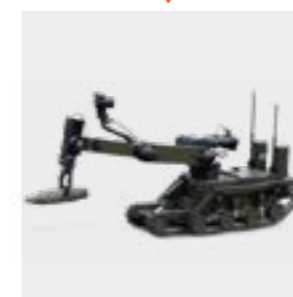

Heavy EOD Robot