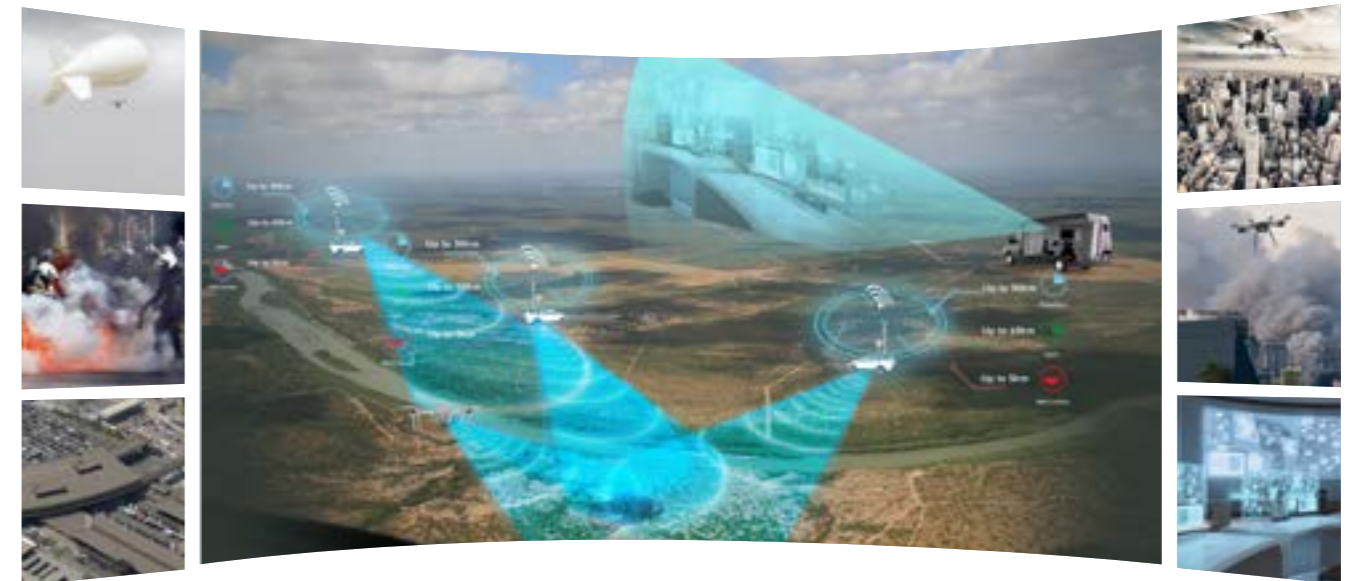

BORDER CONTROL VEHICLE

DELTA FORCES BORDER CONTROL

Facilitates the monitoring of borders activities from both air and land. The different sensors are used to gather information which is relayed to the Command Control. Using the disseminated data, operators are able to make fast decisions based upon the intelligence gathered, in real-time.

The customizable vehicle includes:

Light-weight radar-improves sub clutter visibility by approximately 30dB. The advanced radar system provides increased detection of small targets, creating an accurate situational awareness picture.

The IMSI Catcher performs "cell spoofing" with wide area coverage to force cell phones to register via a customized cell. The system identifies the unique IMSI and TMSI numbers associated with each phone. The powerful night and day multi-sensor observation system allows long range observation and detection using state of the art thermal imaging and CCD technology.

EQUIPMENT