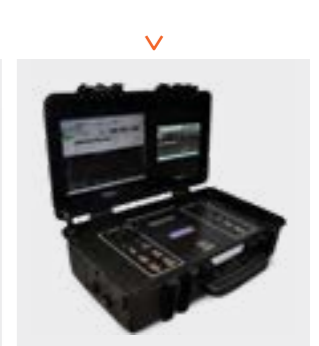

Voice & Message Communication System

Laser Audio Surveillance

Non Linear Junction Detection

Cellphone Decoder

Spectrum Analyzer

FORENSIC VEHICLE

FORENSIC VEHICLE

The Delta Forces Forensic vehicles are customized to meet the special requirements of the crime scene investigators. The vehicle enables the Forensic team to arrive at the crime scene, collect, analyze and document evidence gathered, on the spot, enabling them to preserve evidence and speed up the investigative process.