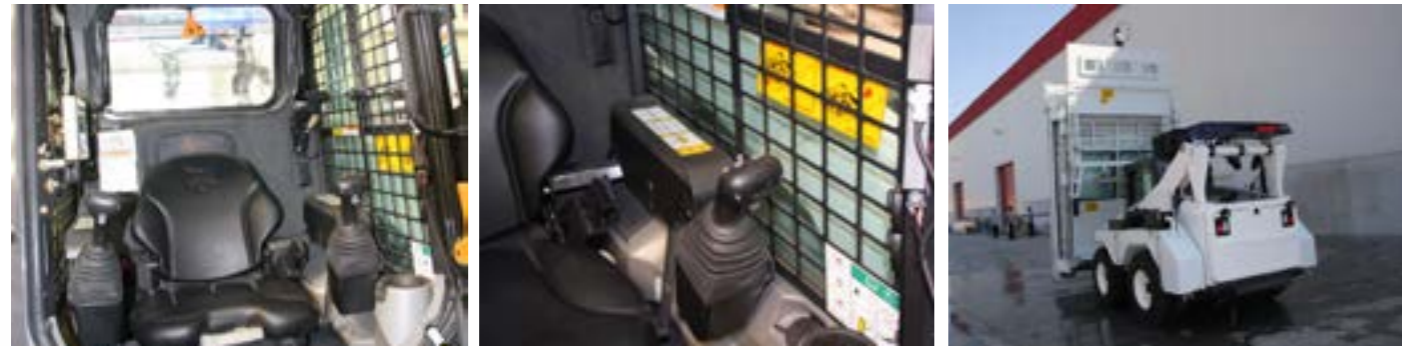

Target Profiler

RIOT CONTROL PLATFORMS

RIOT CONTROL UGV VEHICLE

Delta Forces works with Law Enforcement and Riot Control units providing a wide range of vehicle platforms that may be customized and adapted to meet your specific requirements. Our riot control solutions are designed to protect Law Enforcement officers during a riot, enabling them to monitor and maintain control of a crowd using non-lethal methods.