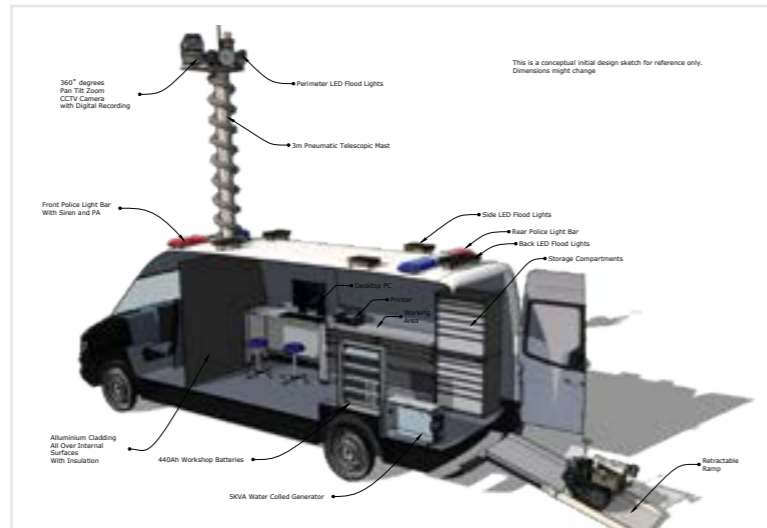

Delta Forces BORDER CONTROL VEHICLE CONCEPT enables the monitoring of borders activities from both air and land, providing operators with real-time accurate intelligence, collecting information from the different sensors and disseminating collated data to the Command Control Centre. The vehicle is customized to meet the customer's operational requirements:

IED VEHICLE

IED VEHICLE

Delta Forces builds customized IED vehicles, that enable the IED team to engage with a suspicious object in an urban area, with minimum risk to public safety. The vehicle may be equipped with a robot, conventional bomb disposal equipment, disruptors, X-ray inspection equipment, searching devices, demolition tools, mine detectors, bomb locators, bomb suits & other specialized IED tools.