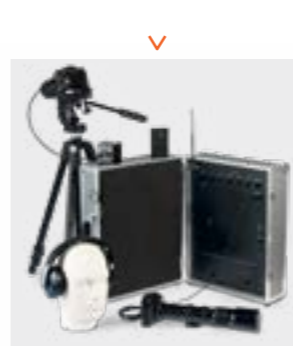

EQUIPMENT

Tactical Wi-Fi Interception

Portable Vehicle Jammer

JamPack

Cyber UAV

PTT IRIDIUM Satellite Phone

Vehicle Satellite Kit

IRIDIUM Anywhere

Voice & Message Communication System

Laser Audio Surveillance

Non Linear Junction Detection

Cellphone Decoder

Spectrum Analyzer

FORENSIC VEHICLE

FORENSIC VEHICLE

The Delta Forces Forensic vehicles are customized to meet the special requirements of the crime scene investigators. The vehicle enables the Forensic team to arrive at the crime scene, collect, analyze and document evidence gathered, on the spot, enabling them to preserve evidence and speed up the investigative process.