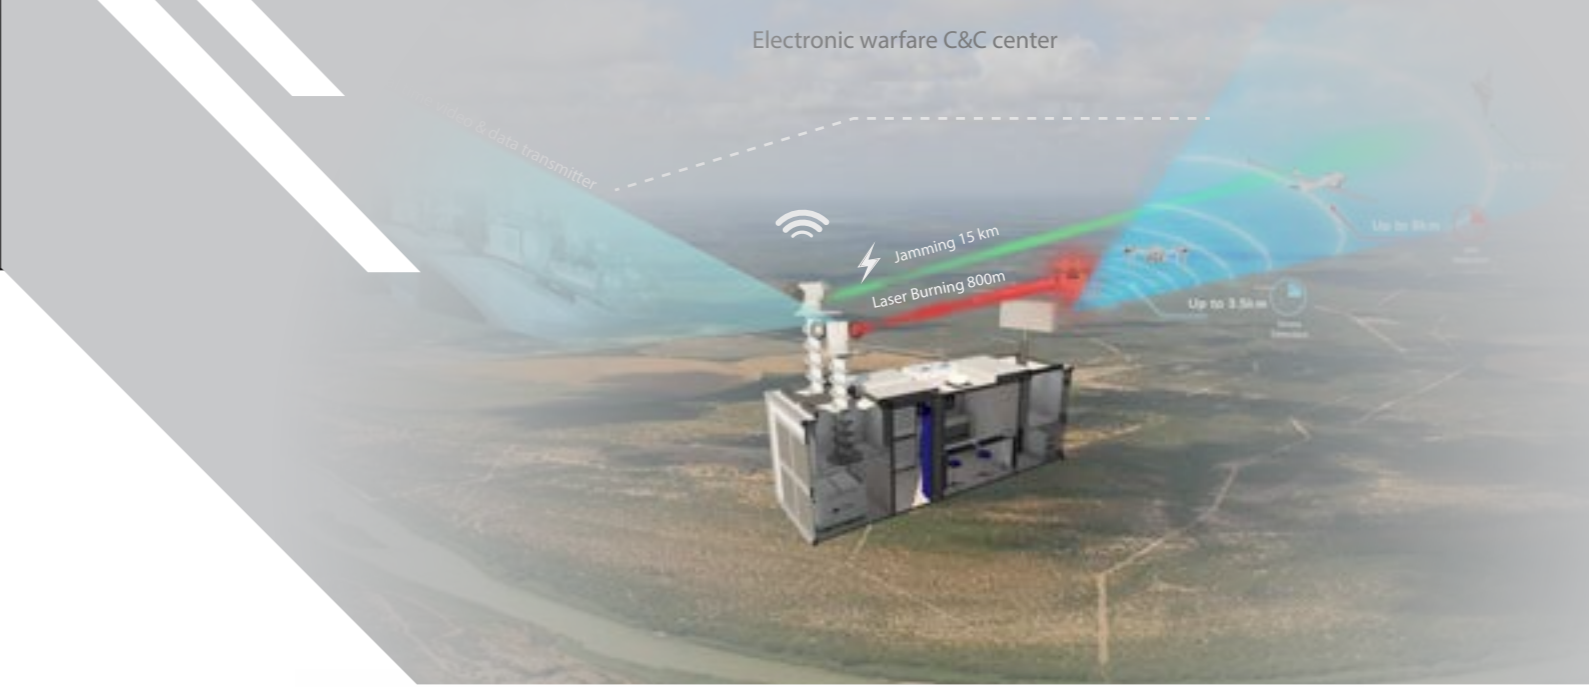

The IMSI Catcher performs "cell spoofing" with wide area coverage to force cell phones to register via a customized cell. The system identifies the unique IMSI and TMSI numbers associated with each phone. The powerful night and day multi-sensor observation system allows long range observation and detection using state of the art thermal imaging and CCD technology.

Delta Forces BORDER CONTROL VEHICLE CONCEPT enables the monitoring of borders activities from both air and land, providing operators with real-time accurate intelligence, collecting information from the different sensors and disseminating collated data to the Command Control Centre. The vehicle is customized to meet the customer's operational requirements:

IED VEHICLE

IED VEHICLE

Delta Forces builds customized IED vehicles, that enable the IED team to engage with a suspicious object in an urban area, with minimum risk to public safety. The vehicle may be equipped with a robot, conventional bomb disposal equipment, disruptors, X-ray inspection equipment, searching devices, demolition tools, mine detectors, bomb locators, bomb suits & other specialized IED tools.