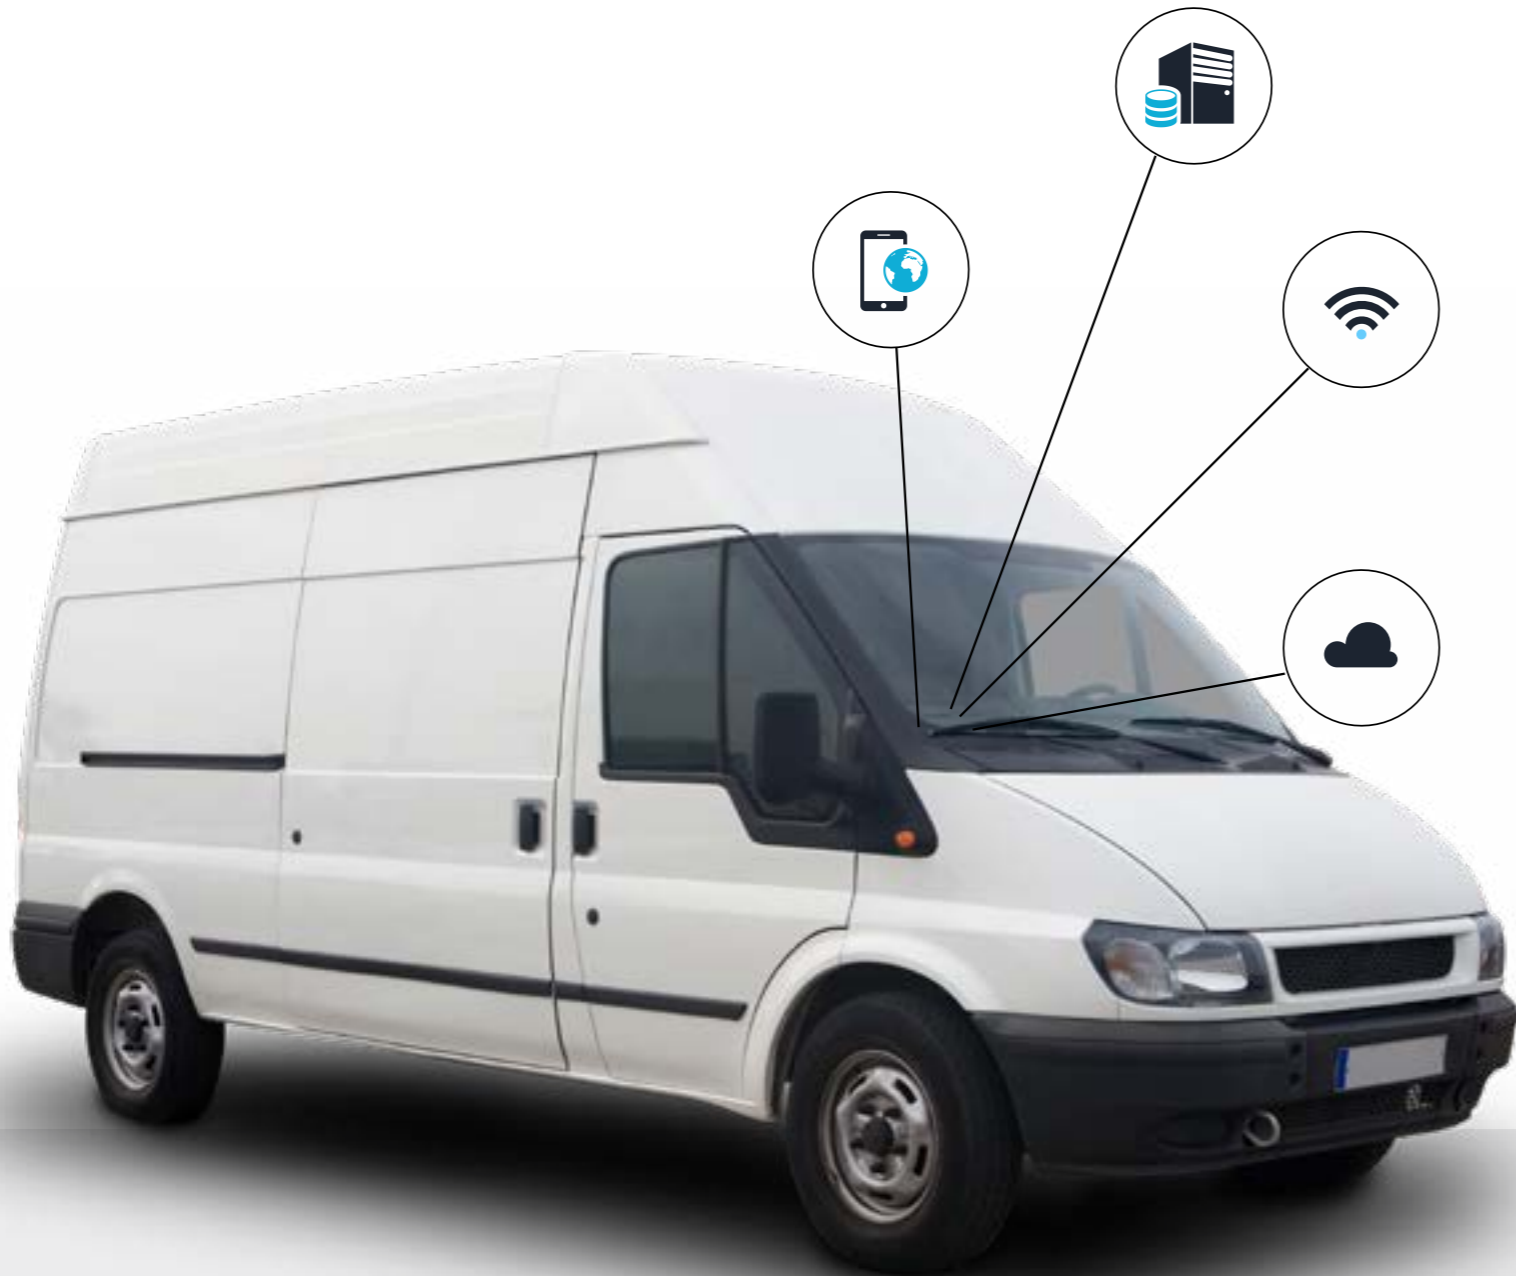

Voice & Message Communication System

Laser Audio Surveillance

Non Linear Junction Detection

Cellphone Decoder

Spectrum Analyzer

FORENSIC VEHICLE

FORENSIC VEHICLE

The Delta Forces Forensic vehicles are customized to meet the special requirements of the crime scene investigators. The vehicle enables the Forensic team to arrive at the crime scene, collect, analyze and document evidence gathered, on the spot, enabling them to preserve evidence and speed up the investigative process.

DIGITAL FORENSIC VEHICLE

DIGITAL FORENSIC VEHICLE

Delta Forces Digital Forensic vehicle is customized to enable the team to handle the recovery and investigation of material found in digital devices. The vehicle may be fitted with the necessary digital extraction equipment required to carry out computer forensics, network forensics and mobile device forensics which are all combined into forensic data analysis. The forensic process itself includes the seizure and acquisition of the data – images, videos or audio; analysis of the digital media; and the production of a collected evidence report.