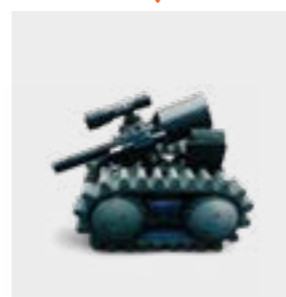

EQUIPMENT

Mini Robot With Disrupter